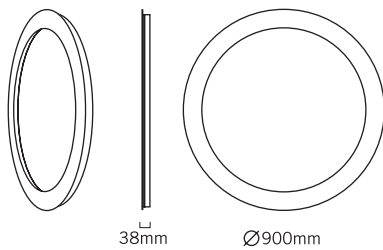

15960 -			
Colour	Lamp	Class	
0 White	LED 40W RGB	I	
2 Grey			
4500g	IP 43	RGB	LED
		RGB CONTROLLER	DRIVER

15965 -			
Colour	Lamp	Class	
0 White	LED 65W COOL WHITE	I	
2 Grey			
4500g	IP 43	LED WHITE COOL	LED
		DRIVER	

15966 -			
Colour	Lamp	Class	
0 White	LED 65W WARM WHITE	I	
2 Grey			
4500g	IP 43	LED WHITE WARM	LED
		DRIVER