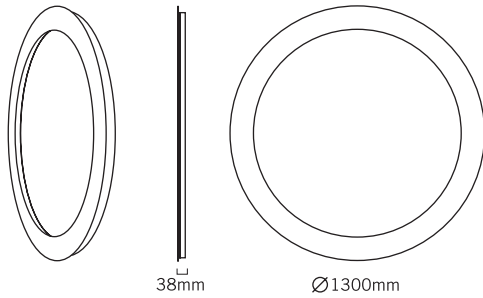

ECLIPSE

Decorative lighting for surface
(wall and ceiling) LED, made in aluminium.

Eclipse lighting effect and colour changing.

15950 -			
Colour	Lamp	Class	
0 White	LED 60W RGB	I	
2 Grey			
6000g	IP 43	RGB	LED
		RGB CONTROLLER	DRIVER