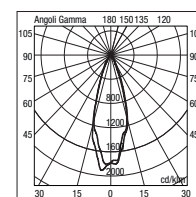

Monodirezionale con un vetro
Mono direction light with one glass

8091.15X		QPAR16	35W	GU10	
• 8091.60X		T2	6W Gx53	220 lm	4000 K
8091.88X		LED	4W	230 lm	6300 K
8091.89X		LED	4W	165 lm	3200 K
8091.05X		LED GU10	5W	345 lm	4000 K

Lampadina LED inclusa 51x55 mm / LED bulb included 51x55 mm

8091 15

Bidirezionale con due vetri
Double direction light with two glasses

8092.14X		QT14	60W	G9	
8092.88X		LED	2x4W	2x230 lm	6300 K
8092.89X		LED	2x4W	2x165 lm	3200 K

Bidirezionale con una lente e un vetro
Double direction light with 1 lens and 1 glass

8093.14X		QT14	60W	G9	
8093.88X		LED	2x4W	2x230 lm	6300 K
8093.89X		LED	2x4W	2x165 lm	3200 K

- L'apparecchio viene fornito completo di lampadina
  Bulb enclosed to the luminaire