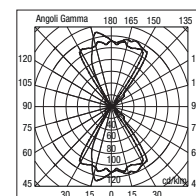

8091.15X		QPAR16	35W	GU10	
• 8091.60X		T2	6W Gx53	220 lm	4000 K
8091.88X		LED	4W	230 lm	6300 K
8091.89X		LED	4W	165 lm	3200 K
8091.05X		LED GU10	5W	345 lm	4000 K

Lampadina LED inclusa 51x55 mm / LED bulb included 51x55 mm

8091 15

8092

Bidirezionale con due vetri
Double direction light with two glasses

8092.14X		QT14	60W	G9	
8092.88X		LED	2x4W	2x230 lm	6300 K
8092.89X		LED	2x4W	2x165 lm	3200 K

8092 14

8093

Bidirezionale con una lente e un vetro
Double direction light with 1 lens and 1 glass