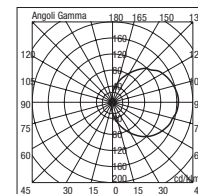

Technopolymer holder to be recessed flush with the wall before the installation of the luminaire.  
Ø mm 260 - h mm 60.

9320

|                 |  |      |     |               |
|-----------------|--|------|-----|---------------|
| <b>9320.00X</b> |  | A60  | 75W | E27           |
| <b>9320.96X</b> |  | TC-D | 18W | G24 d-2       |
| <b>9320.95X</b> |  | TC-D | 26W | G24 d-3       |
| <b>9320.66X</b> |  | LED  | 9W  | 900 lm 4000 K |