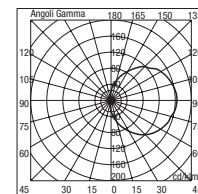

9320.00X		A60	75W	E27
9320.96X		TC-D	18W	G24 d-2
9320.95X		TC-D	26W	G24 d-3
9320.66X		LED	9W	900 lm 4000 K

9321.00X		A60	75W	E27
9321.96X		TC-D	18W	G24 d-2
9321.95X		TC-D	26W	G24 d-3
9321.66X		LED	9W	900 lm 4000 K

9321 00

9322.00X		A60	75W	E27
9322.96X		TC-D	18W	G24 d-2
9322.95X		TC-D	26W	G24 d-3
9322.66X		LED	9W	900 lm 4000 K

9324.00X		A60	75W	E27
9324.96X		TC-D	18W	G24 d-2
9324.95X		TC-D	26W	G24 d-3
9324.66X		LED	9W	900 lm 4000 K

- Gli apparecchi della serie Astra sono forniti con diffusore in vetro. Su richiesta sono disponibili anche con diffusore in policarbonato.

Astra series luminaires are supplied with a glass diffuser. Available also with polycarbonate diffuser on request.