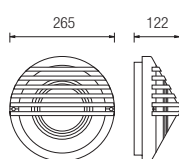

9324 00

- Gli apparecchi della serie Astra sono forniti con diffusore in vetro. Su richiesta sono disponibili anche con diffusore in policarbonato.

Astra series luminaires are supplied with a glass diffuser. Available also with polycarbonate diffuser on request.