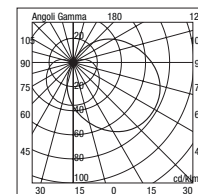

9320.00X		A60	75W	E27
9320.96X		TC-D	18W	G24 d-2
9320.95X		TC-D	26W	G24 d-3
9320.66X		LED	9W	900 lm 4000 K

9321.00X		A60	75W	E27
9321.96X		TC-D	18W	G24 d-2
9321.95X		TC-D	26W	G24 d-3
9321.66X		LED	9W	900 lm 4000 K

9322.00X		A60	75W	E27
9322.96X		TC-D	18W	G24 d-2
9322.95X		TC-D	26W	G24 d-3
9322.66X		LED	9W	900 lm 4000 K

9322 00

9324.00X		A60	75W	E27
9324.96X		TC-D	18W	G24 d-2
9324.95X		TC-D	26W	G24 d-3
9324.66X		LED	9W	900 lm 4000 K

- Gli apparecchi della serie Astra sono forniti con diffusore in vetro. Su richiesta sono disponibili anche con diffusore in policarbonato.

Astra series luminaires are supplied with a glass diffuser. Available also with polycarbonate diffuser on request.