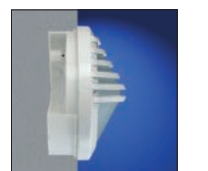

Indoor and outdoor luminaire constructed of:

- Painted die-cast aluminium body
- Satin or opal polycarbonate diffuser
- Aluminium reflector
- EPDM gasket
- Stainless steel screws
- Technopolymer box for semi-recessing on request
- Painting using high resistance to UV and corrosion polyester powders

Doppia entrata  
cavi di alimentazione  
Double power supply  
cables input

Diffusore vetro  
Glass diffuser

Diffusore policarbonato  
Polycarbonate diffuser

ACCESSORIO / ACCESSORY  
CS 93

Controcassa in tecnopolimero da incassare a filo muro prima dell'installazione della lampada.  
Ø mm 260 h mm 60.

Technopolymer holder to be recessed flush with the wall before the installation of the luminaire.  
Ø mm 260 - h mm 60.

9320

|                 |  |      |     |               |
|-----------------|--|------|-----|---------------|
| <b>9320.00X</b> |  | A60  | 75W | E27           |
| <b>9320.96X</b> |  | TC-D | 18W | G24 d-2       |
| <b>9320.95X</b> |  | TC-D | 26W | G24 d-3       |
| <b>9320.66X</b> |  | LED  | 9W  | 900 lm 4000 K |