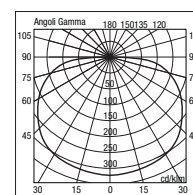

Copertura in acciaio inox AISI 316
Stainless steel AISI 316 cover

1300.450	LED	17,5W	1590 lm	4000 K
1300.460	LED	17,5W	1550 lm	3000 K

1300 45