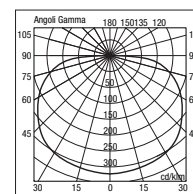

Copertura in alluminio pressofuso
Die-cast aluminium cover

1308.45X	LED	17,5W	1590 lm	4000 K
1308.46X	LED	17,5W	1550 lm	3000 K

1308 45