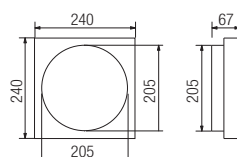

Copertura in acciaio inox AISI 316
Stainless steel AISI 316 cover

1300.450	LED	17,5W	1590 lm	4000 K
1300.460	LED	17,5W	1550 lm	3000 K

1300 45