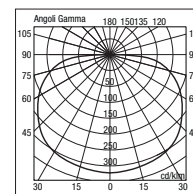

1308.45X	LED	17,5W	1590 lm	4000 K
1308.46X	LED	17,5W	1550 lm	3000 K

1308 45

1305

Copertura in alluminio pressofuso
Die-cast aluminium cover

1305.45X	LED	17,5W	1590 lm	4000 K
1305.46X	LED	17,5W	1550 lm	3000 K