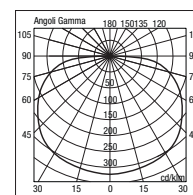

Copertura in acciaio inox AISI 316
Stainless steel AISI 316 cover

1301.450	LED	17,5W	1590 lm	4000 K
1301.460	LED	17,5W	1550 lm	3000 K

1301 45