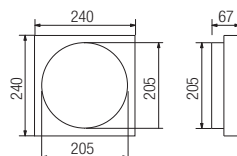

1308.45X	LED	17,5W	1590 lm	4000 K
1308.46X	LED	17,5W	1550 lm	3000 K

1308 45

1305

Copertura in alluminio pressofuso
Die-cast aluminium cover

1305.45X	LED	17,5W	1590 lm	4000 K
1305.46X	LED	17,5W	1550 lm	3000 K