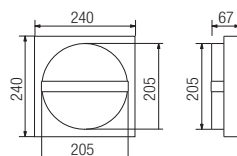

Copertura in alluminio pressofuso
Die-cast aluminium cover

1308.45X	LED	17,5W	1590 lm	4000 K
1308.46X	LED	17,5W	1550 lm	3000 K

1308 45