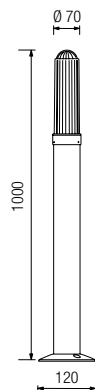

● **Lampadina LED inclusa**
LED bulb included