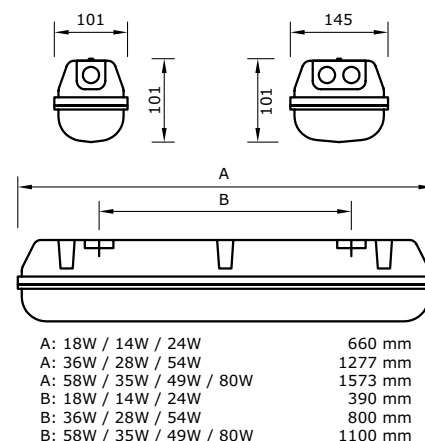

TYPE	CODE
ALHAMA PC 1.14/24	ALH11424
ALHAMA PC 1.28/54	ALH12854
ALHAMA PC 1.35/49/80	ALH1354980
ALHAMA PC 2.14/24	ALH21424
ALHAMA PC 2.28/54	ALH22854
ALHAMA PC 2.35/49	ALH23549

TOEBEHOREN	CODE
Inox sluitklemmen (per stuk)	ALHSLI

TYPE	CODE
ACQUA PC 1.14/24	ACQ11424
ACQUA PC 1.28/54	ACQ12854
ACQUA PC 1.35/49/80	ACQ1354980
ACQUA PC 2.14/24	ACQ21424
ACQUA PC 2.28/54	ACQ22854
ACQUA PC 2.35/49	ACQ23549

TOEBEHOREN	CODE
Inox sluitklemmen (per stuk)	ACQSLI