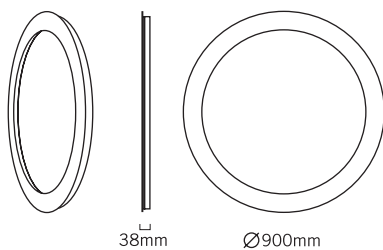

15960 -			
Colour	Lamp	Class	
0 White	LED 40W RGB	I	
2 Grey			
4500g	IP 43	RGB	LED
		RGB CONTROLLER	DRIVER

15965 -			
Colour	Lamp	Class	
0 White	LED 65W COOL WHITE	I	
2 Grey			
4500g	IP 43	LED WHITE COOL	LED
		DRIVER	

15966 -			
Colour	Lamp	Class	
0 White	LED 65W WARM WHITE	I	
2 Grey			
4500g	IP 43	LED WHITE WARM	LED
		DRIVER