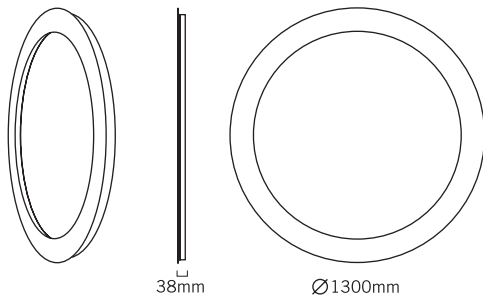

ECLIPSE

Decorative lighting for surface
(wall and ceiling) LED, made in aluminium.

Eclipse lighting effect and colour changing.

15950 -			
Colour	Lamp	Class	
0 White	LED 60W RGB	I	
2 Grey			
6000g	IP 43	RGB	LED
		RGB CONTROLLER	DRIVER