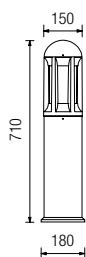

2100 H 1160

2100.00X		A60	100W	E27
2100.95X		TC-D	26W	G24 d-3
2100.81X		TC-TEL	26-32-42W	GX24 q-3-4
Con reattore elettronico / With electronic ballast				
2100.20X		LED COB	20W	1900 lm 4000 K
2100.21X		LED COB	20W	1800 lm 3000 K