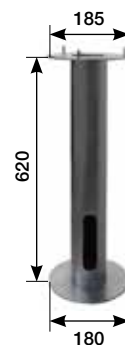

CP 27

Per/for 2100- 2101 - 2102

Controbasse di fissaggio a terra per piantane
Root-mount for pedestal luminaire ground fixing

2102 H 550

2102.00X		A60	100W	E27
2102.95X		TC-D	26W	G24 d-3
2102.81X		TC-TEL	42W	GX24 q-4
Con reattore elettronico / With electronic ballast				
2102.20X		LED COB	20W	1900 lm 4000 K
2102.21X		LED COB	20W	1800 lm 3000 K