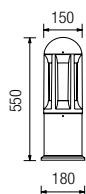

CP 27

Per/for 2100- 2101 - 2102

Controbasse di fissaggio a terra per piantane
Root-mount for pedestal luminaire ground fixing

2102 H 550

2102.00X		A60	100W	E27
2102.95X		TC-D	26W	G24 d-3
2102.81X		TC-TEL	42W	GX24 q-4
Con reattore elettronico / With electronic ballast				
2102.20X		LED COB	20W	1900 lm 4000 K
2102.21X		LED COB	20W	1800 lm 3000 K