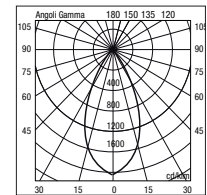

Installazione a terra con picchetto - Ground fixing with spike

4052.00X		Q PAR20	50W	E27	
4052.66X		LED	12,6W	800 lm	4000 K
4052.05X		LED PAR20 E27	5,5W	270 lm	3000 K

Lampadina LED inclusa / LED bulb included

4052 66