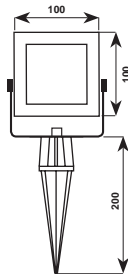

Lampadina LED inclusa 51x55 mm / LED bulb included 51x55 mm

4054 88

4058 BIG

4058.00X		Q PAR20	50W	E27	
4058.66X		LED	12,6W	800 lm	4000 K
4058.05X		LED PAR20 E27	5,5W	270 lm	3000 K

Lampadina LED inclusa / LED bulb included

4058 66

4052 BIG

Installazione a terra con picchetto - Ground fixing with spike

4052.00X		Q PAR20	50W	E27	
4052.66X		LED	12,6W	800 lm	4000 K
4052.05X		LED PAR20 E27	5,5W	270 lm	3000 K

Lampadina LED inclusa / LED bulb included