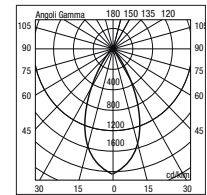

Lampadina LED inclusa 51x55 mm / LED bulb included 51x55 mm

4054 88

4058 BIG

4058.00X		Q PAR20	50W	E27	
4058.66X		LED	12,6W	800 lm	4000 K
4058.05X		LED PAR20 E27	5,5W	270 lm	3000 K

Lampadina LED inclusa / LED bulb included