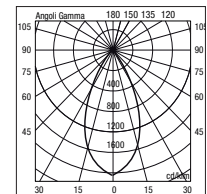

4054.15X		Q PAR16	50W	GU10	
4054.88X		LED	4W	230 lm	6300 K
4054.05X		LED GU10	5W	345 lm	4000 K

Lampadina LED inclusa 51x55 mm / LED bulb included 51x55 mm

4058.00X		Q PAR20	50W	E27	
4058.66X		LED	12,6W	800 lm	4000 K
4058.05X		LED PAR20 E27	5,5W	270 lm	3000 K

Lampadina LED inclusa / LED bulb included

Installazione a terra con picchetto - Ground fixing with spike

4052.00X		Q PAR20	50W	E27	
4052.66X		LED	12,6W	800 lm	4000 K
4052.05X		LED PAR20 E27	5,5W	270 lm	3000 K

Lampadina LED inclusa / LED bulb included

4063.00X		Q PAR20	50W	E27	
4063.66X		LED	12,6W	800 lm	4000 K
4063.05X		LED PAR20 E27	5,5W	270 lm	3000 K

Lampadina LED inclusa / LED bulb included

4063 66