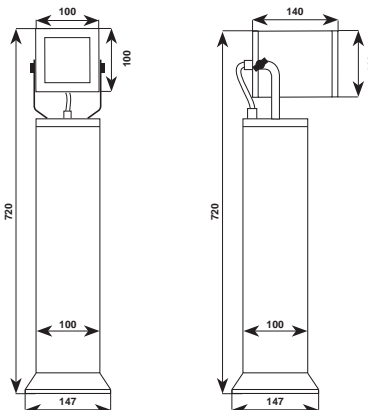

4054.15X		Q PAR16	50W	GU10	
4054.88X		LED	4W	230 lm	6300 K
4054.05X		LED GU10	5W	345 lm	4000 K

Lampadina LED inclusa 51x55 mm / LED bulb included 51x55 mm

4058.00X		Q PAR20	50W	E27	
4058.66X		LED	12,6W	800 lm	4000 K
4058.05X		LED PAR20 E27	5,5W	270 lm	3000 K

Lampadina LED inclusa / LED bulb included

Installazione a terra con picchetto - Ground fixing with spike

4052.00X		Q PAR20	50W	E27	
4052.66X		LED	12,6W	800 lm	4000 K
4052.05X		LED PAR20 E27	5,5W	270 lm	3000 K

Lampadina LED inclusa / LED bulb included

4063.00X		Q PAR20	50W	E27	
4063.66X		LED	12,6W	800 lm	4000 K
4063.05X		LED PAR20 E27	5,5W	270 lm	3000 K

Lampadina LED inclusa / LED bulb included