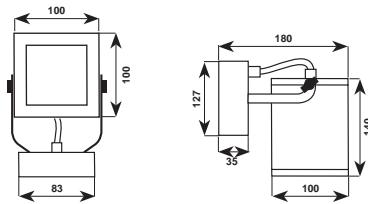

Lampadina LED inclusa 51x55 mm / LED bulb included 51x55 mm

4054 88

4058 BIG

4058.00X		Q PAR20	50W	E27	
4058.66X		LED	12,6W	800 lm	4000 K
4058.05X		LED PAR20 E27	5,5W	270 lm	3000 K

Lampadina LED inclusa / LED bulb included