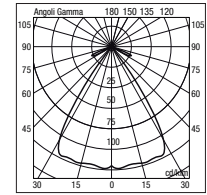

Lampadina LED inclusa 51x55 mm / LED bulb included 51x55 mm

4054 88

4058 BIG

4058.00X		Q PAR20	50W	E27	
4058.66X		LED	12,6W	800 lm	4000 K
4058.05X		LED PAR20 E27	5,5W	270 lm	3000 K

Lampadina LED inclusa / LED bulb included